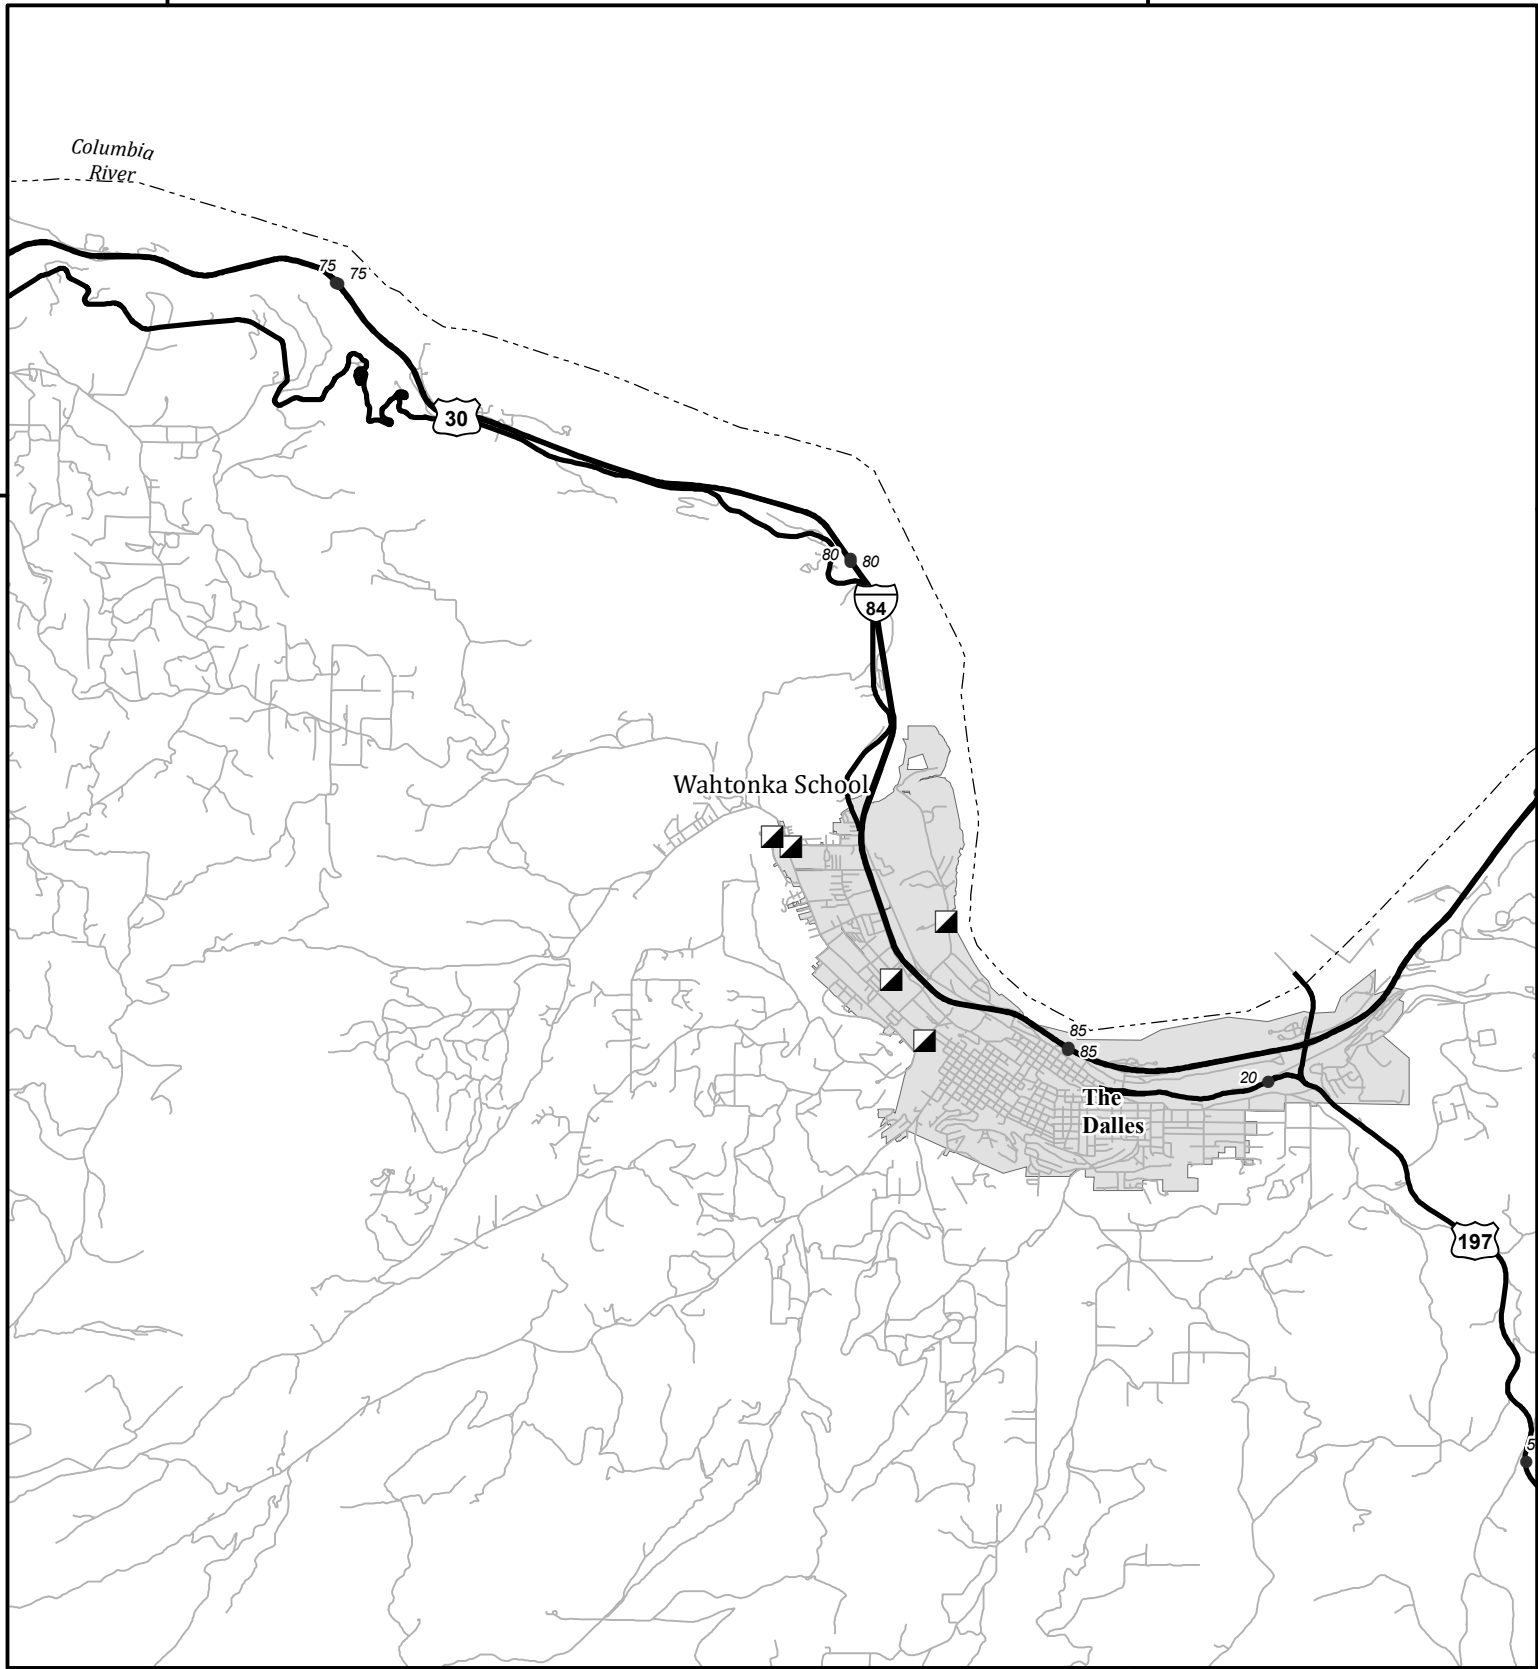

-121°20'

-121°10'

Columbia River

45°40'

45°40'

Wahtonka School

The Dalles

197

30

84

85

20

75

80

5

-121°20'

-121°10'

Oregon Vicinity & Major Highways

- Mileposts
 - ▣ Fire Camp
 - Rivers
- T2N R13E S29**
 N 45.626957°
 W -121.229278°
Address:
 , OR, 97

- Directions:
- From N:
 - From S:
 - From E:
 - From W: